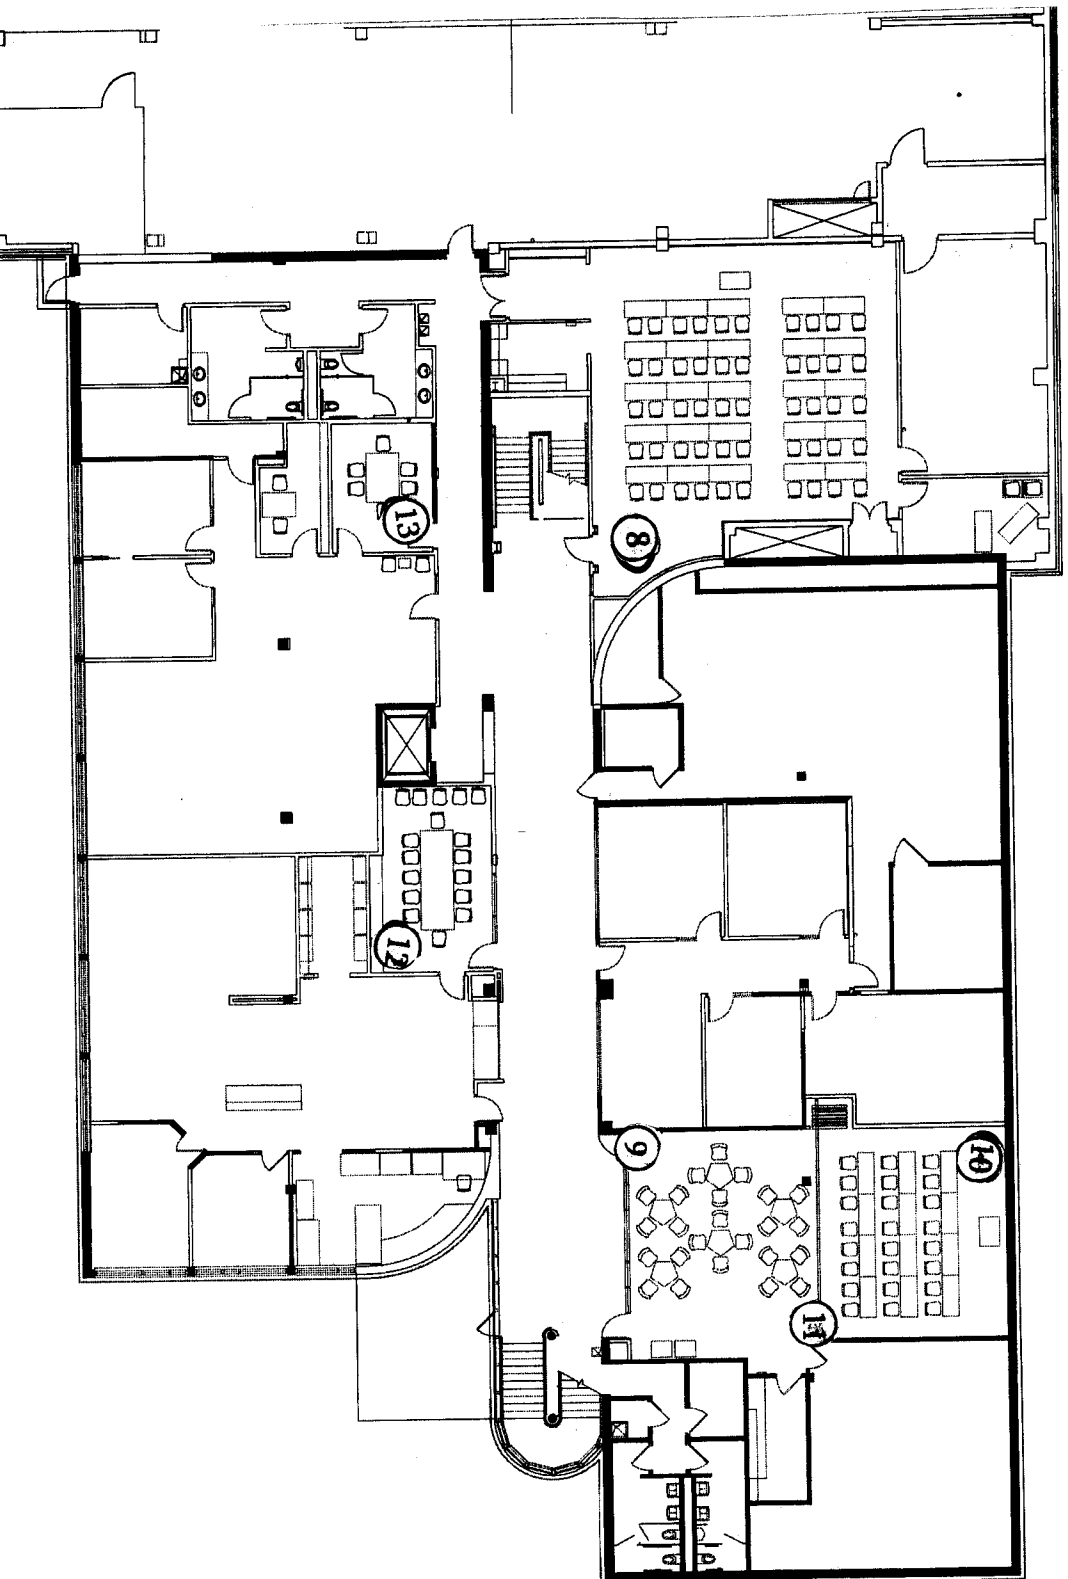

## Main Level Conference Rooms

① Elm Room	209	Capacity 6	⑤ Council Chambers	213	Capacity 89
② Maple Room	211	Capacity 8	⑥ Aspen Room	204	Capacity 4
③ Bonsai Room	217	Capacity 4	⑦ Balsam Room		Capacity 8
④ Linden Room	218	Capacity 8			

## Lower Level Conference Rooms

- |   |  |
|---|--|
| <p>⑧ Willow Room (EOC) L119 Capacity 50</p> <p>⑨ Pin Oak Room (front) L141 Capacity 24</p> <p>⑩ Bur Oak Room (back) L142 Capacity 24</p> <p>⑪ Oak Room (both Pin &amp; Bur Oak) Capacity 48</p> | <p>⑬ Dogwood Room L166 Capacity 6</p> <p>⑫ Hawthorne Room L158 Capacity 14</p> |
|---|--|