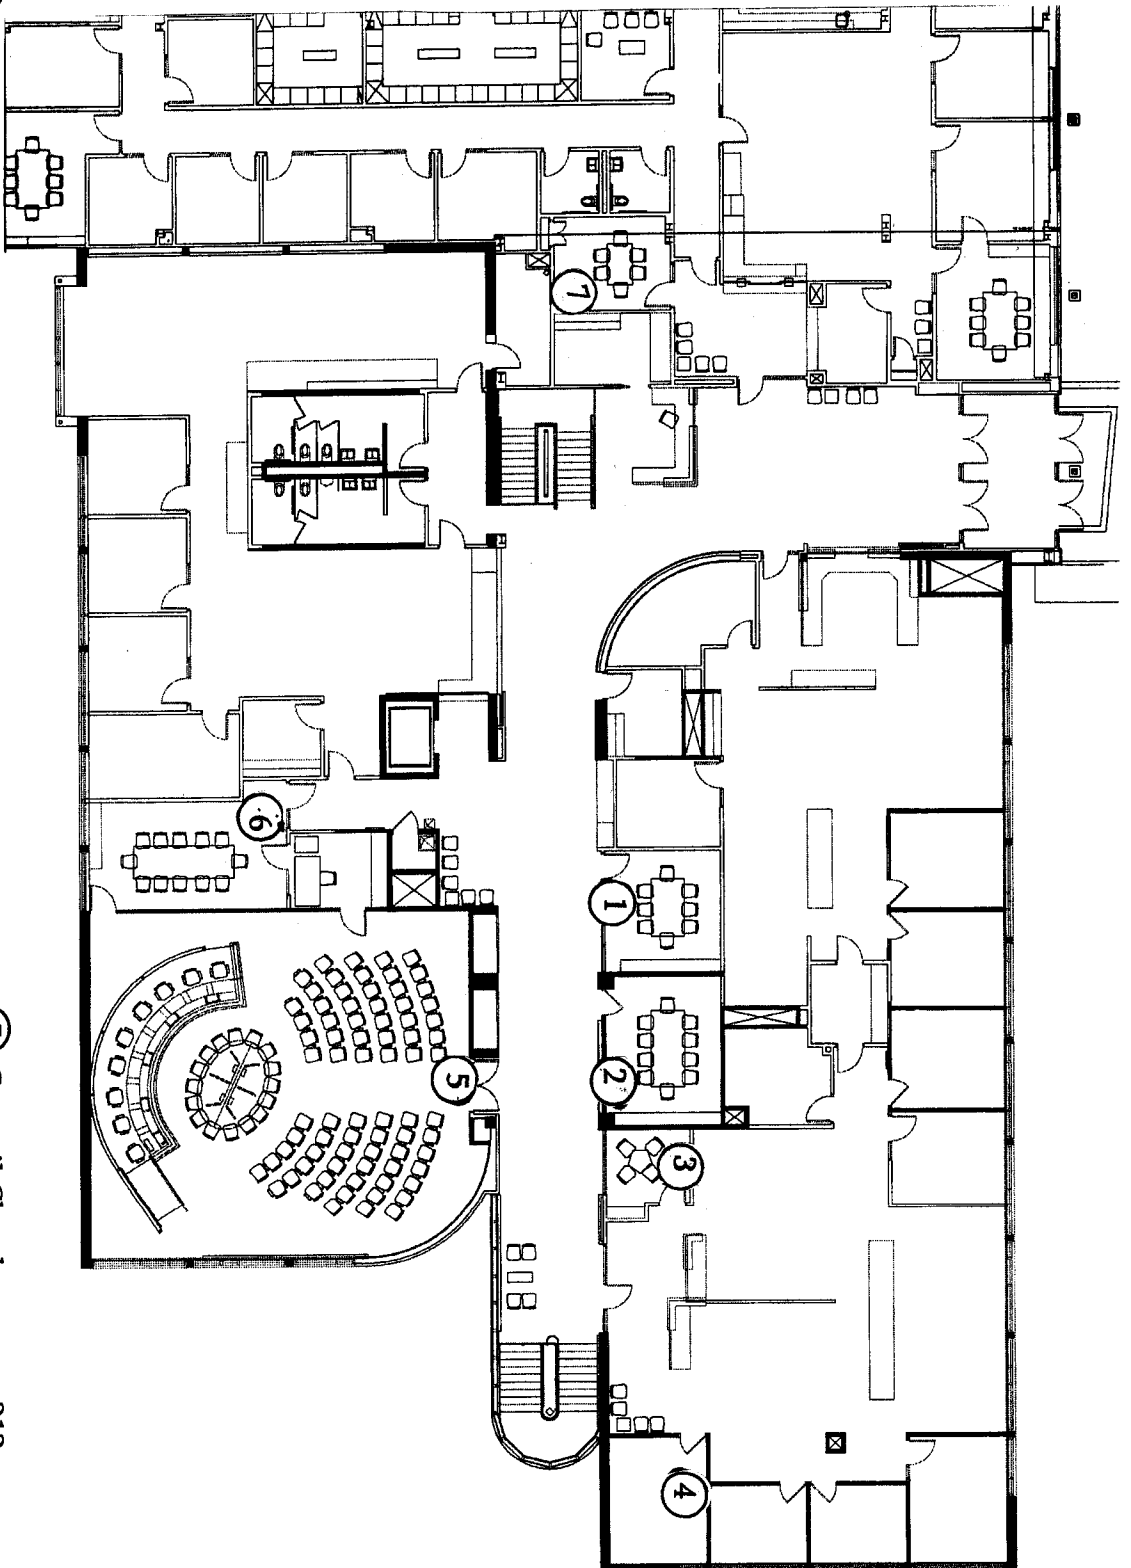

## Main Level Conference Rooms

① Elm Room	209	Capacity 6	⑤ Council Chambers	213	Capacity 89
② Maple Room	211	Capacity 8	⑥ Aspen Room	204	Capacity 4
③ Bonsai Room	217	Capacity 4	⑦ Balsam Room		Capacity 8
④ Linden Room	218	Capacity 8			

## Lower Level Conference Rooms

- |   |  |
|---|--|
| <p>⑧ Willow Room (EOC) L119 Capacity 50</p> <p>⑨ Pin Oak Room (front) L141 Capacity 24</p> <p>⑩ Bur Oak Room (back) L142 Capacity 24</p> <p>⑪ Oak Room (both Pin &amp; Bur Oak) Capacity 48</p> | <p>⑬ Dogwood Room L166 Capacity 6</p> <p>⑫ Hawthorne Room L158 Capacity 14</p> |
|---|--|